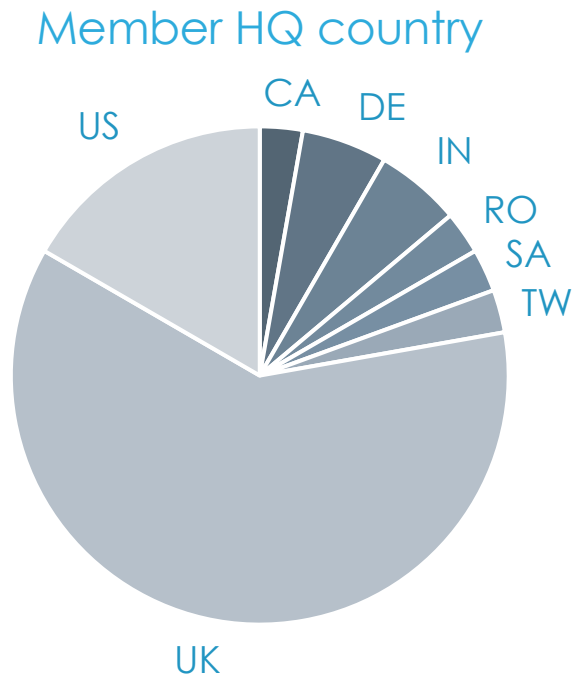

2nd April 2025

Promotion & Ambassador WG

Expanding our ecosystem

Mike EFTIMAKIS

Founding Director – CHERI Alliance

○ Promotion – Getting more members

◆ Expand geographically

◆ Different player types

- ◆ Companies
- ◆ Research labs
- ◆ Universities
- ◆ Gov^t entities
- ◆ Associations
- ◆ Individuals

◆ Different value chain stages

- ◆ IP
- ◆ Chips
- ◆ OEM products
- ◆ Tools
- ◆ OS
- ◆ Software
- ◆ Services